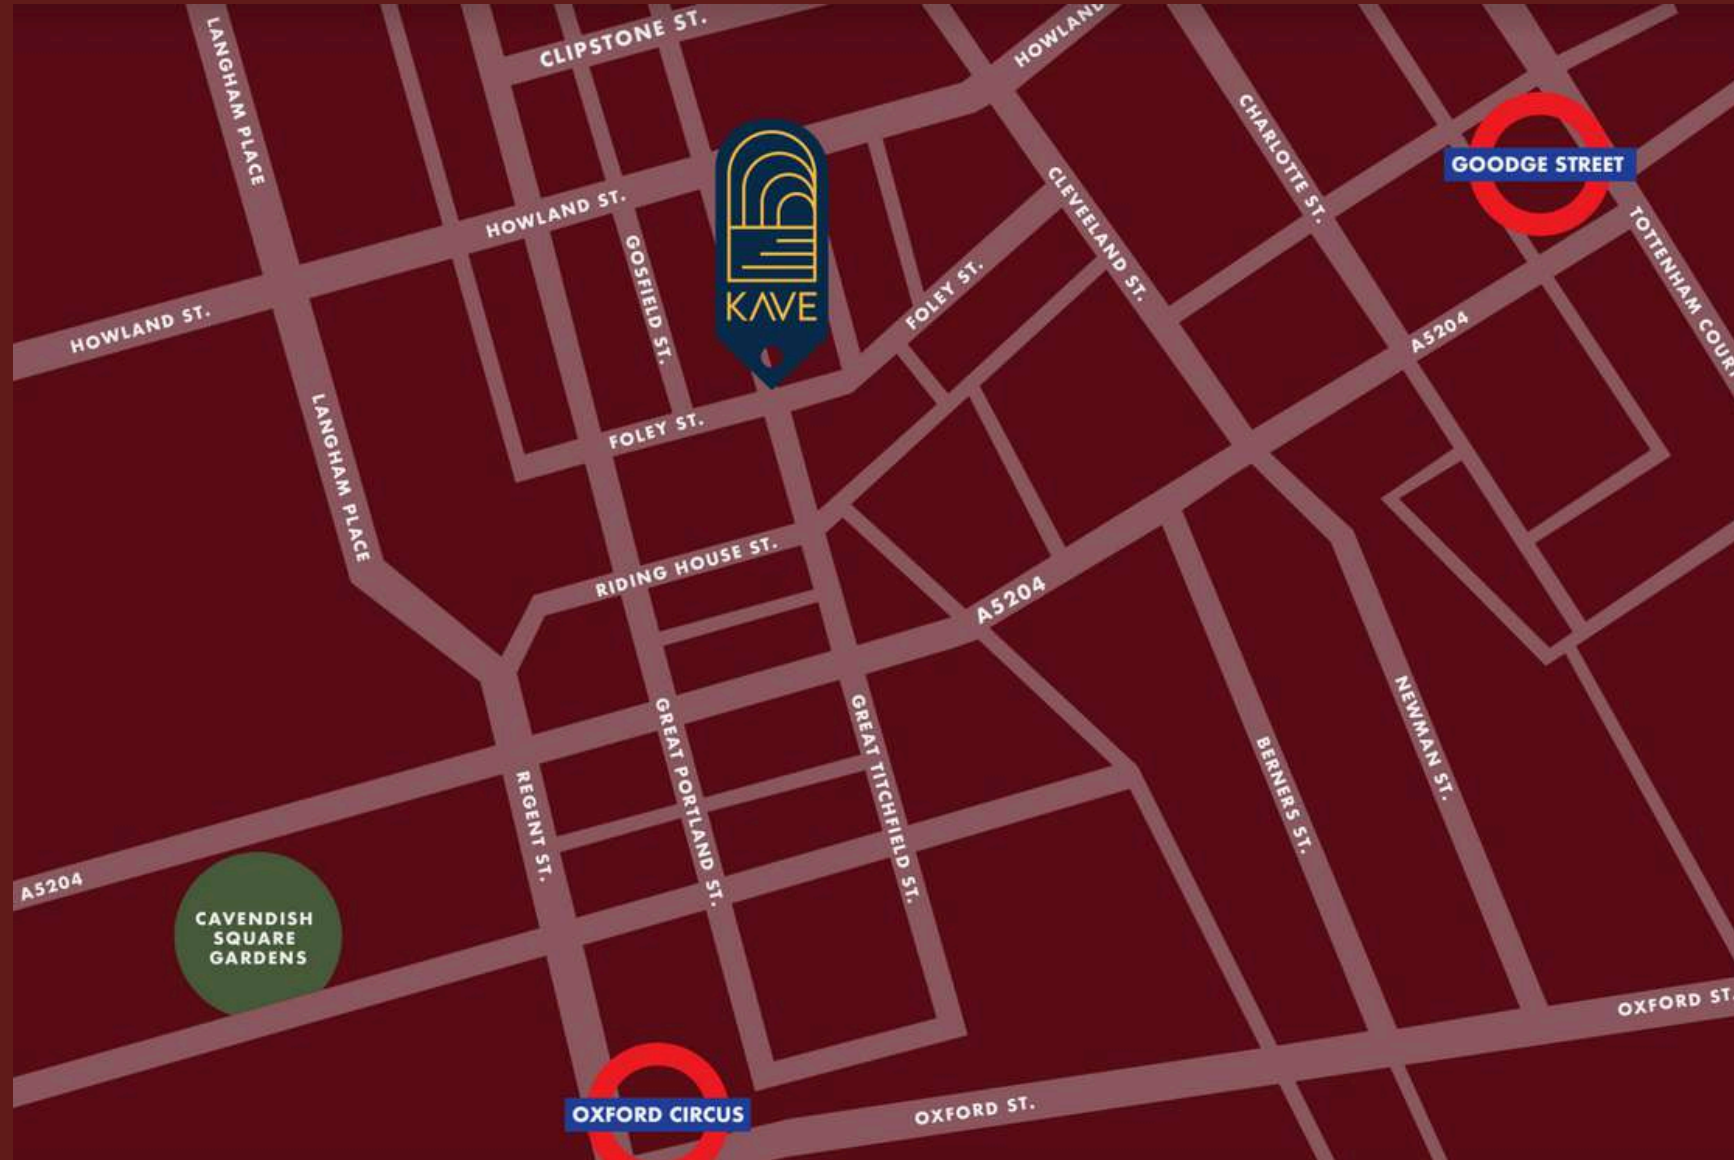

OPENING TIMES

THURSDAY	19:00 – 01:00
FRIDAY	19:00 – 01:00
SATURDAY	19:00 – 01:00

TRAVEL

71 Great Titchfield Street, W1W 6RB, London

Phone Number

+4477 2062 2415

Website

www.kavelondon.com

Email Address

Info@kavelondon.com