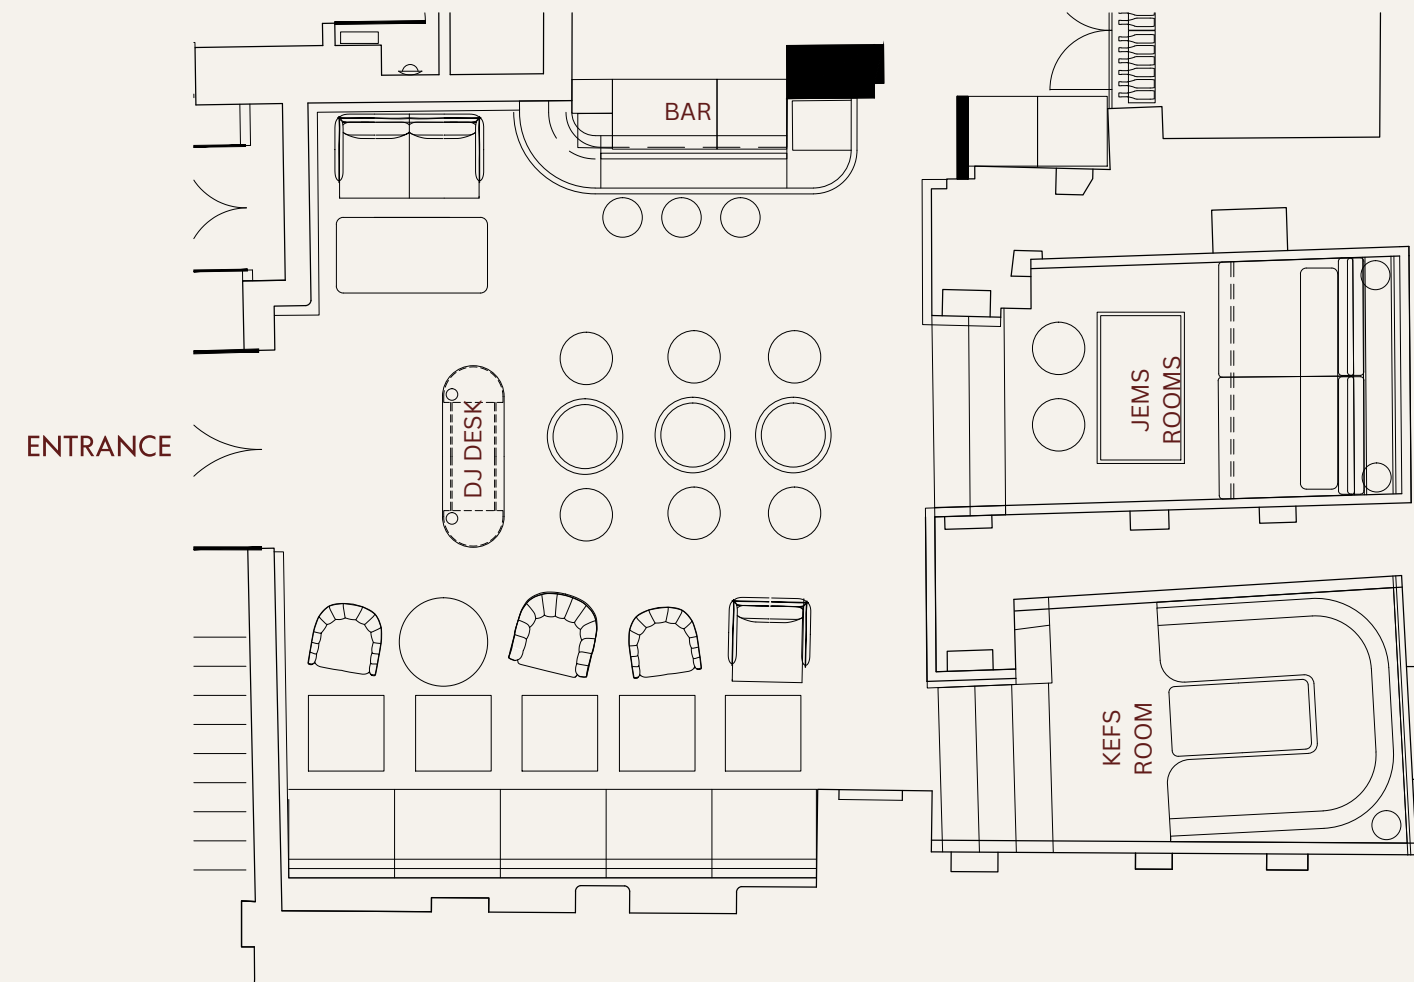

Capacity - 7

MAIN ROOM

KAVE's main room features vaulted ceiling, a DJ booth in the centre of the room, along with manoeuvrable, stylish tables and chairs and a stunning private bar. The ideal space for any function from corporate dinners to birthdays.

Total Capacity - 85
Seated Capacity - 40

KAVE LAYOUT

Standing 85

Seating 40

Private Bar & DJ Desk

Movable furniture & lighting

OPENING TIMES

THURSDAY	19:00 – 01:00
FRIDAY	19:00 – 01:00
SATURDAY	19:00 – 01:00