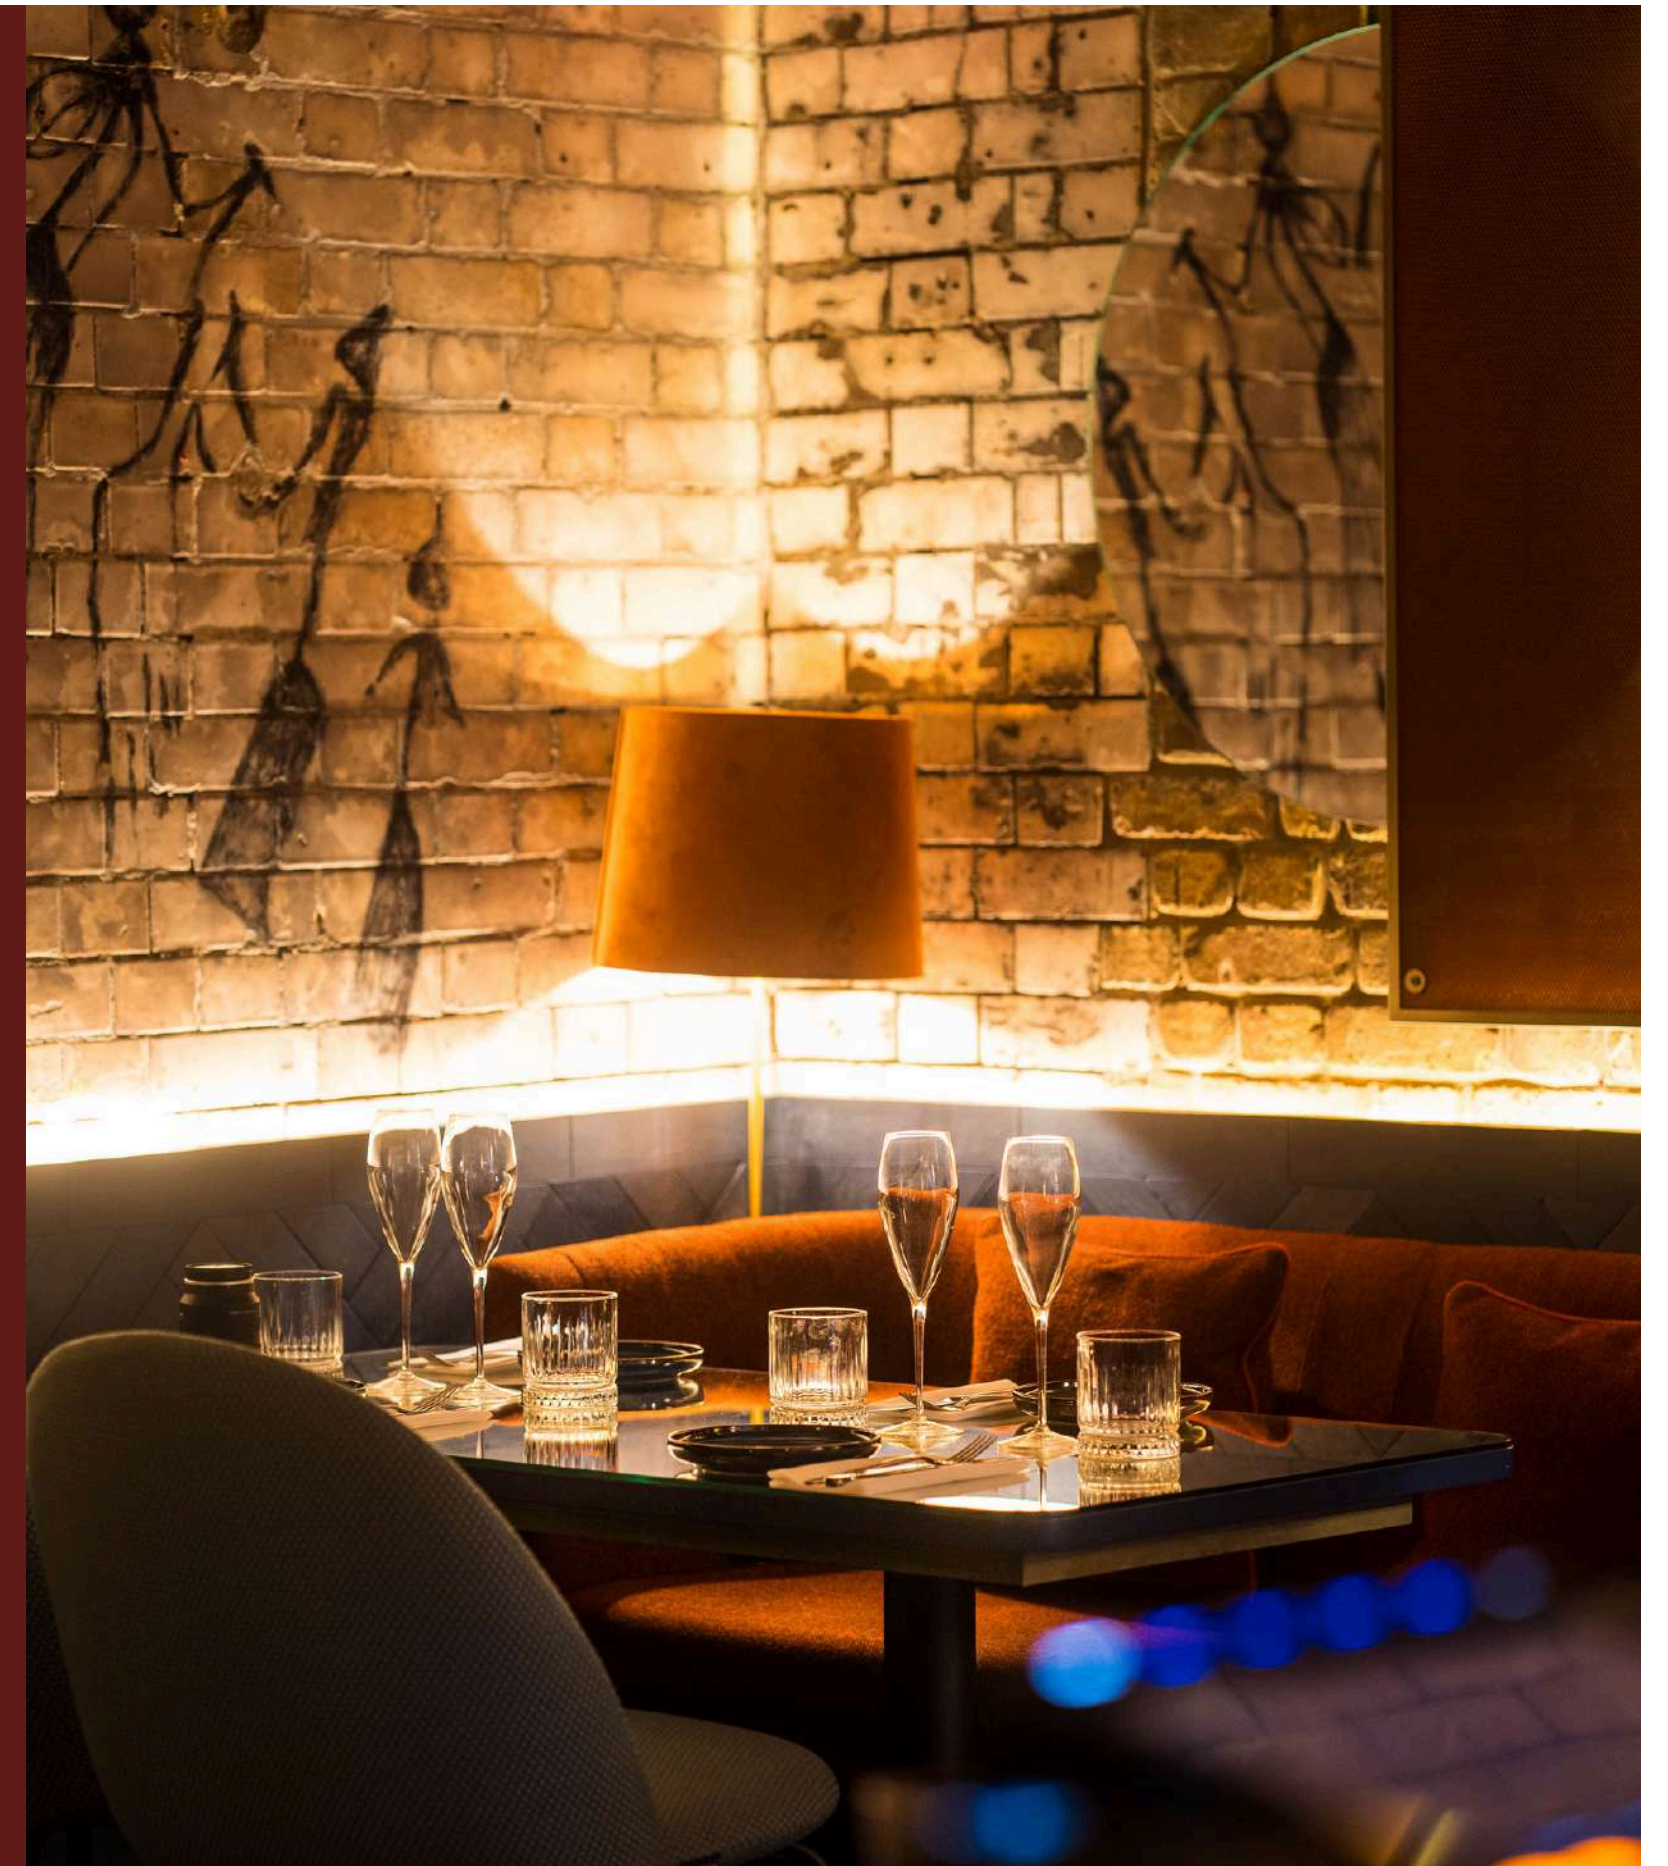

71 GREAT TITCHFIELD STREET
W1W 6RB

WHAT IS KAVE?

Kave is London's exciting new Speakeasy.

A secretive unmarked door in Drunch on Great Titchfield Street opens onto one of the Capital's most enticing hidden Kave's descending the stairs the basement boasts one large Kave with vaulted ceiling, bar and DJ desk in center of the room as well as two smaller Kaves under separate arches. The decor juxtapositions the raw 200 year old brickwork with contemporary design and luxurious fixture and furniture. With capacity for up to 80 people, guests can enjoy a mediterranean sharing style menu as well as a range of quirky cocktails accompanied by a state-of-the-art surround sound system playing music of your choice.

KAVE PRIVATE HIRE

KAVE is a stunning and versatile space, perfect for a range of different occasions. With its dim lighting and vintage-yet classy design, KAVE is the ideal space for corporate events, birthday parties, intimate product launches and networking events. Whether you're looking to have a social dinner or an energetic party, KAVE has it all.