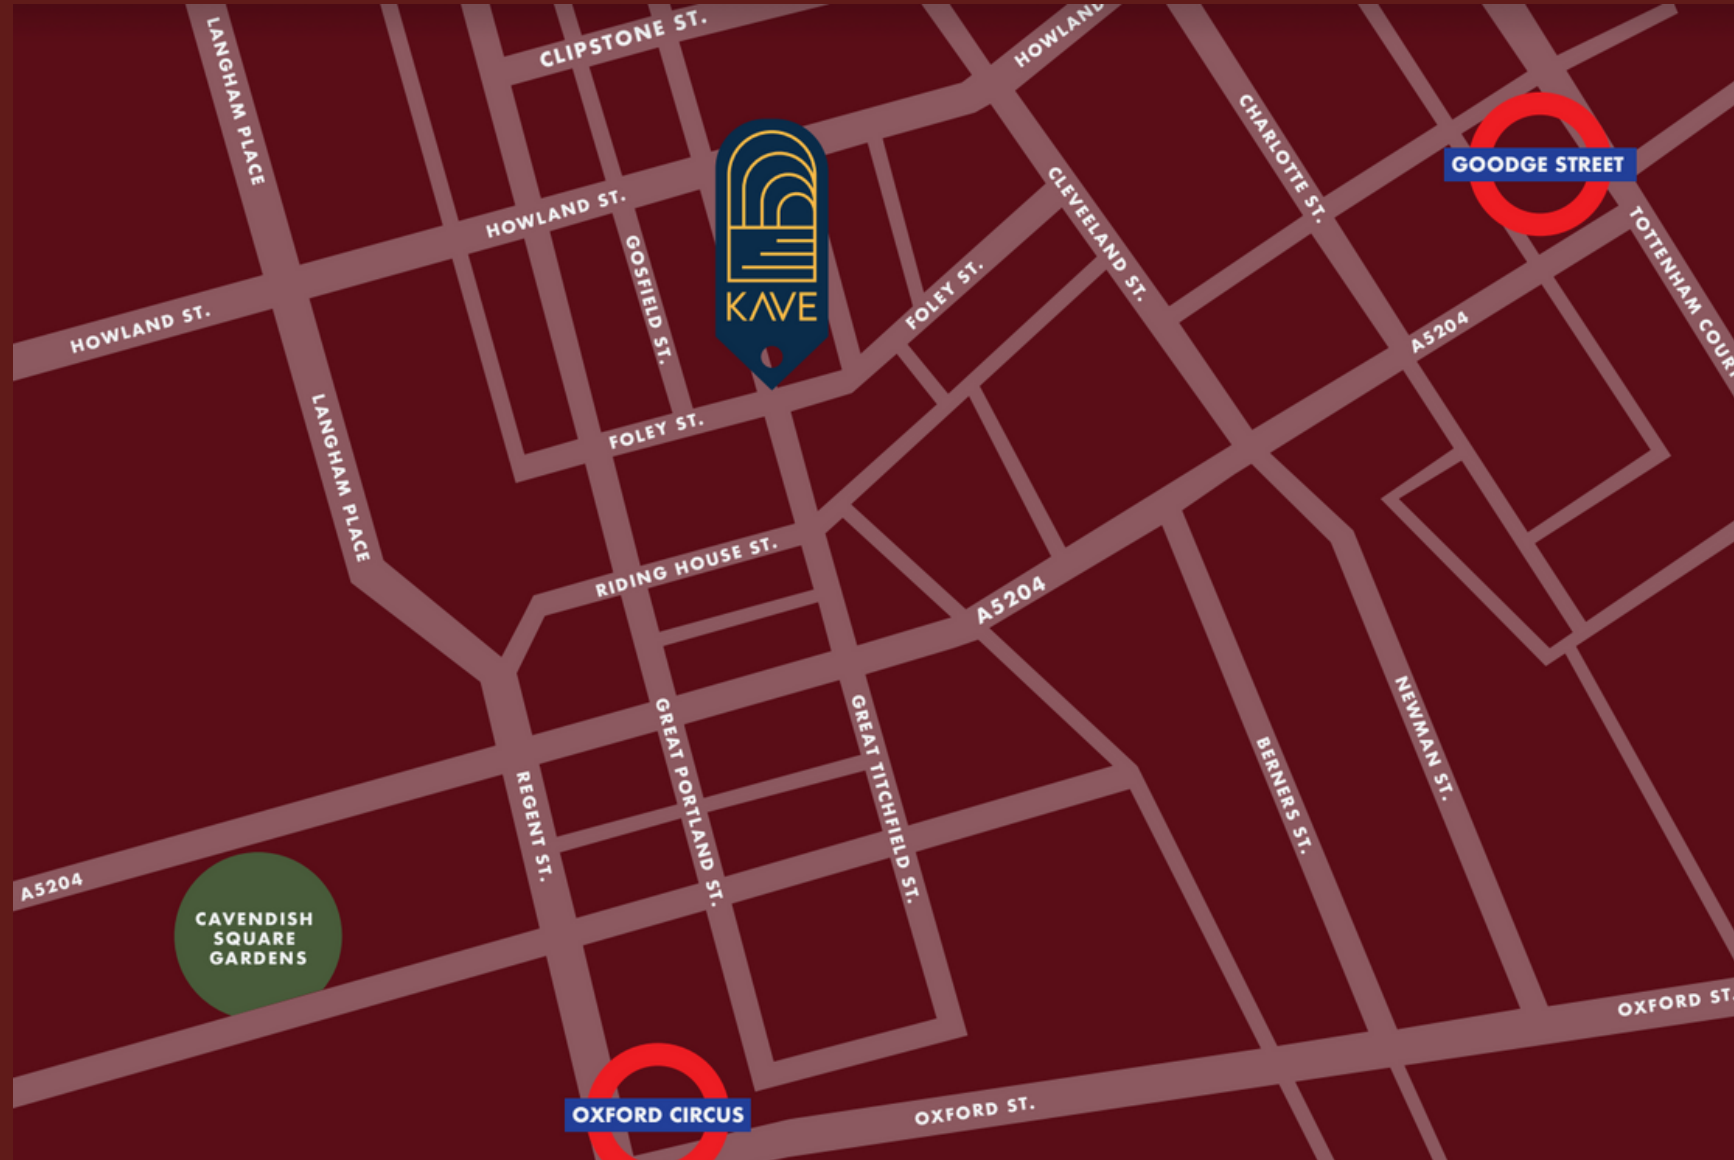

OPENING TIMES

THURSDAY	20:00 – 01:00
FRIDAY	20:00 – 01:00
SATURDAY	20:00 – 01:00

TRAVEL

71 Great Titchfield Street, W1W 6RB, London

Phone Number

+4420 75808075

Website

www.kavelondon.com

Email Address

Info@kavelondon.com