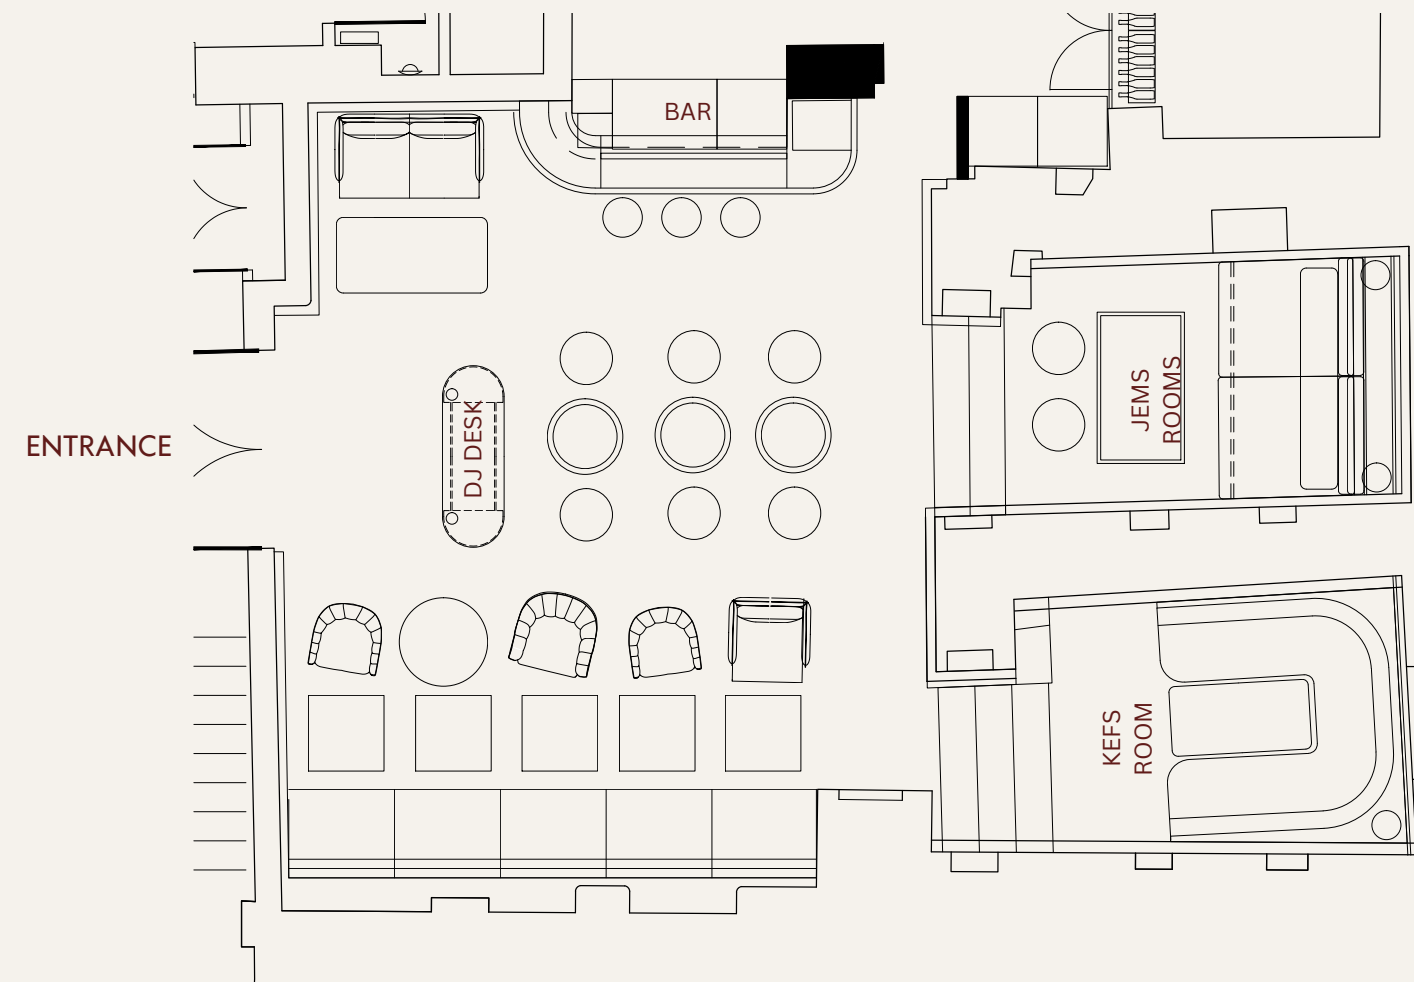

# KAVE LAYOUT

Standing 80

Seating 40

Own Bar

Own DJ Desk

Movable furniture & lighting